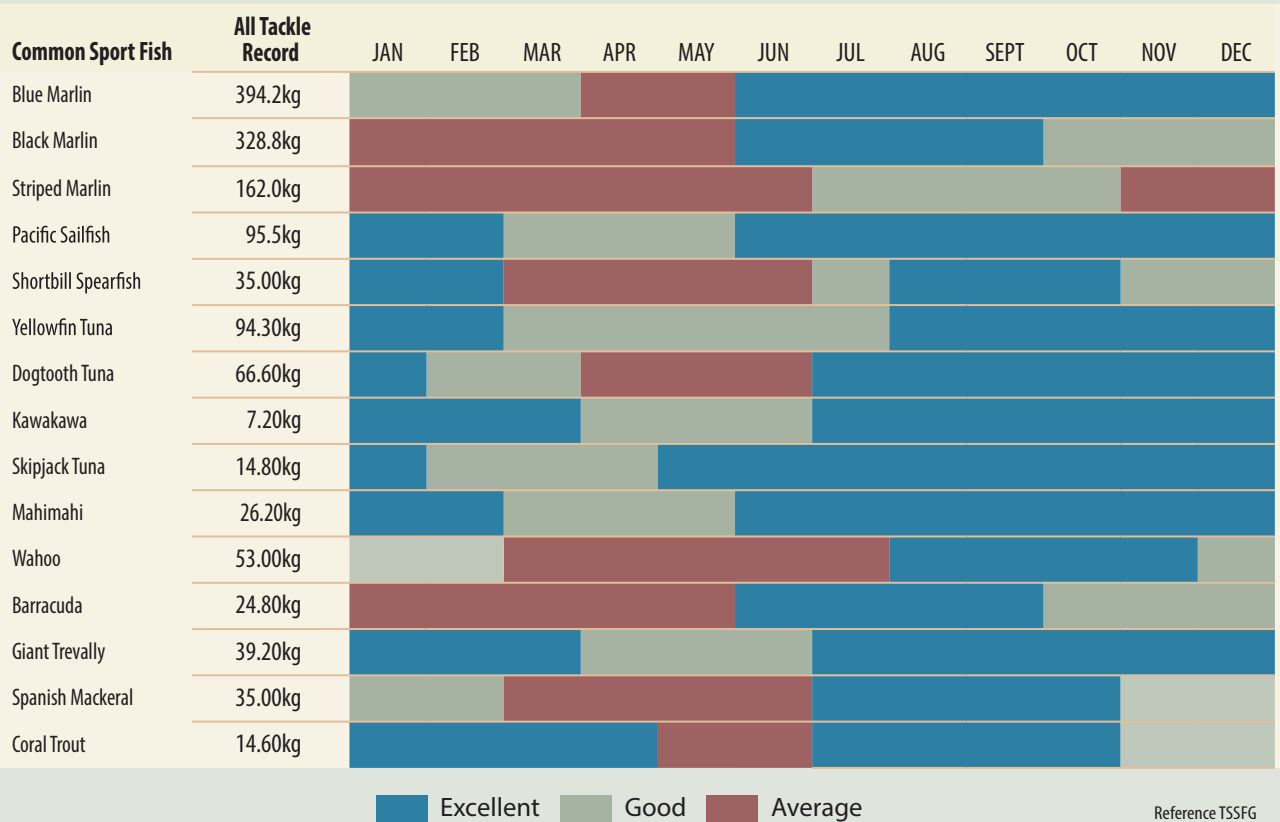

## Kingdom of Tonga - Seasonal Sport Fishing Guide

■ Excellent
 ■ Good
 ■ Average